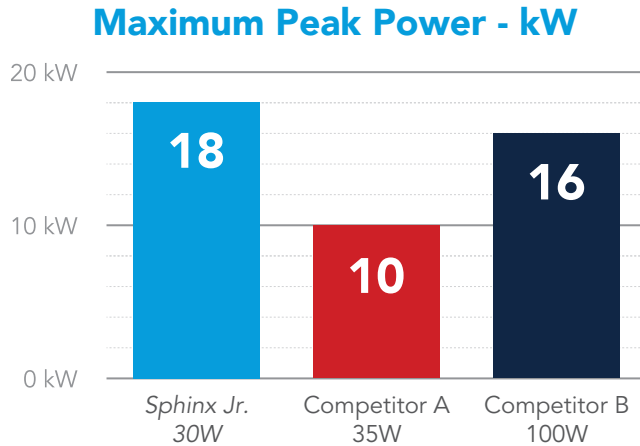

Sphinx jr. gives you the power you need to Fragment and Dust Stones efficiently. StoneEffect™ optimizes Frequency and Peak Power simplifying the Stone Management procedure workflow.

LISA Laser offers a wide portfolio of **Disposable and Reusable fibers optimized for Stone Management. GlideTip™** single use fiber design **protects your scopes** during the procedure.

SKU	Product Name	Description	Optical Core/micron
Disposable Fibers			
101 503 576	LithoFib-SU	GlideTip™ bare fiber	200 µm
101 503 513	SureFib-SU	GlideTip™ bare fiber	272 µm
101 503 569	SureFib-SU	GlideTip™ bare fiber	272 µm
101 503 387	SureFib-SU	GlideTip™ bare fiber - 5m length	272 µm
101 503 384	PercuFib-SU	bare fiber	365 µm
Reusable Fibers			
101 503 188	LithoFib	bare fiber	200 µm
101 503 364	SureFib	bare fiber	272 µm
101 503 580	SureFib	bare fiber	272 µm
101 503 189	SureFib	bare fiber - 5m length	272 µm
101 503 118	FlexiFib	bare fiber - 5m length	272 µm
101 503 128	PercuFib	bare fiber	365 µm
Capital Equipment			
103 201 221	Sphinx jr.	30W Holmium-YAG Laser	

LISA Laser Products GmbH is a wholly owned subsidiary of OmniGuide Holdings. For more information call 888-666-4484 or visit www.omni-guide.com

LISA Laser Products and Sphinx are registered trademarks of LISA Laser Products GmbH. All content is copyright of LISA Laser Products GmbH. © 2019 See www.omni-guide.com/patents for information about the coverage of LISA Laser Products by U.S. and/or foreign patent rights. 1-0168-086-00-00 rev. 0. To request copies use: [MKT-027](#)

☎ 888.666.4484 | 617.551.8444
✉ customerservice@omni-guide.com
🌐 www.omni-guide.com